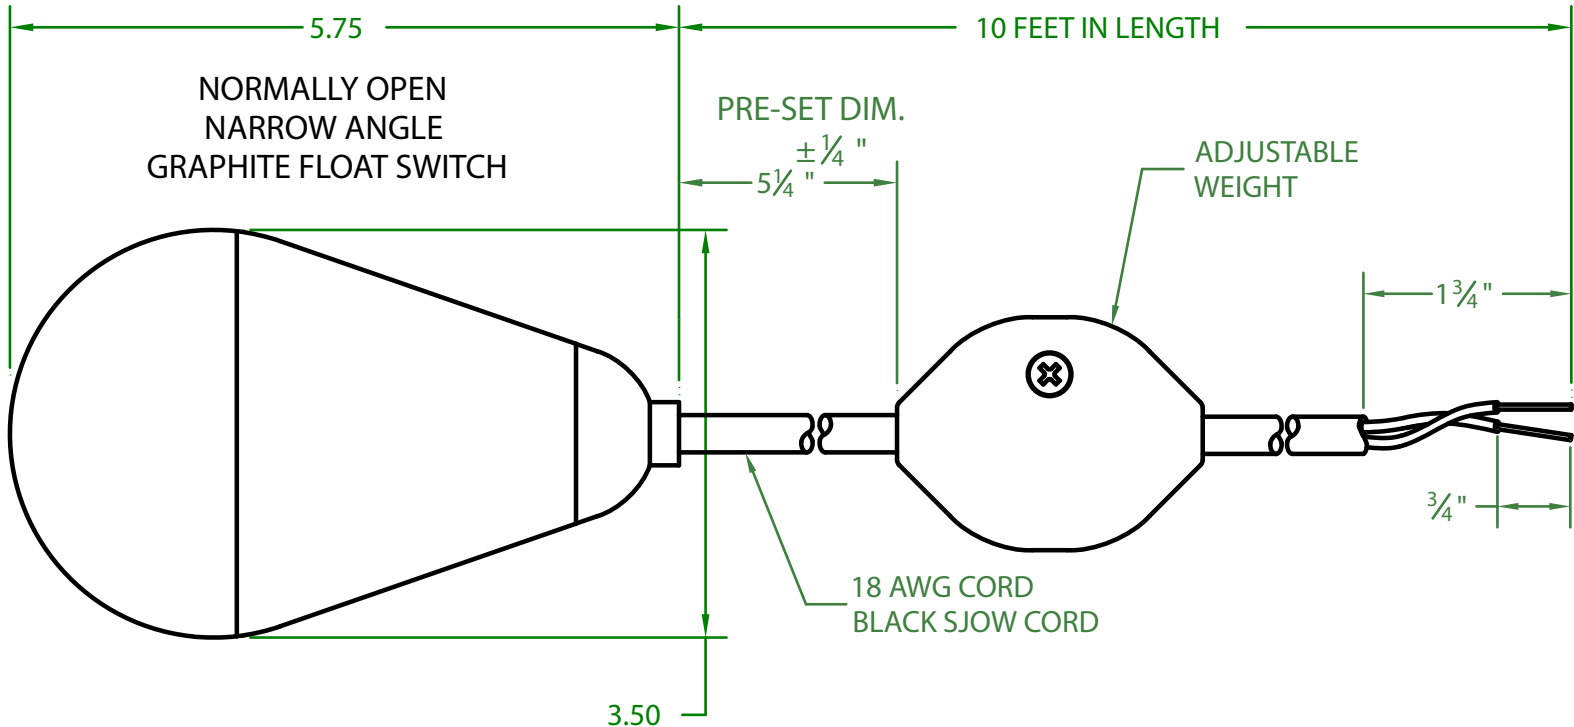

OPERATING ANGLE: CONTACTS CLOSE @ 5° ABOVE HORIZONTAL.
CONTACTS OPEN @ 5° BELOW HORIZONTAL.

ELECTRICAL RATINGS: 10 AMPS @ 120 VAC
5 AMPS @ 240 VAC

FLOAT MATERIAL: A.B.S.

J.J.S. October 10, 2014

Contactors - Relays - Switches

<http://www.mdious.com>